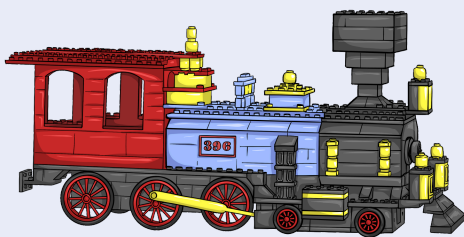

Newsletter

CHATTANOOGA LEGO CLUB

• DECEMBER 2025 • ISSUE #2 • CHATTANOOGA, TN

Welcome Message

Welcome to this month's ChattBricks Newsletter! We're excited to connect adult LEGO fans (18+) from across the TAG Corner as we share updates, celebrate creativity, and look ahead to another great month of building fun. Whether you're a new member or a returning fan, we're glad you're here—let's keep building together!

Minifig Spotlight

This month's spotlight shines on the Explorer Minifigure, complete with backpack, map, and compass. Known for curiosity and adventure, the Explorer reminds us to seek new builds, bold ideas, and creative challenges. Bring your adventure-themed MOCs to our next meet-up!

CHATTANOOGA
LEGO CLUB

www.chattbricks.com

choochoo@chattbricks.com

A Legendary Starship in LEGO Form

LEGO's Star Trek U.S.S. Enterprise NCC-1701-D captures the spirit of exploration that defined Star Trek: The Next Generation. With its iconic saucer section, graceful nacelles, and commanding presence, the Enterprise-D represents diplomacy, curiosity, and hope for the future.

Join us each month as we keep building community—one brick at a time!

Vintage 1980 “Town Square – Castle Scene” Set Revisited

Story by: Dustin Ray Shannon

The vintage LEGO set 1592 Town Square – Castle Scene, released in 1980, remains a gem for adult fans and collectors alike. Originally a Weetabix cereal promotional set in the UK and later sold through German toy retailers, this unique model combines two classic LEGO themes—Town and Castle—in one charming layout. With 471 pieces and 11 minifigures, the set captures a lively festival atmosphere where medieval guards mingle with townsfolk beside a small castle facade, a fish-and-chips stand, and a quaint bookstore kiosk.